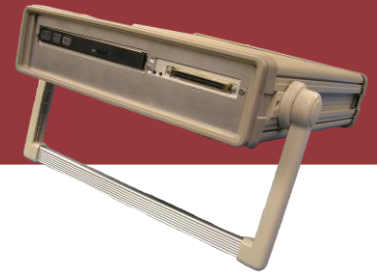

# External SCSI DVD Drive Box

## RRT-EXT-SCSI-DVD

The external SCSI DVD Drive Box provides a transparent interface from the SCSI bus to the low profile DVD-R/W drive with ATAPI interface.

Modes of operation DVD-ROM, DVD-R/W, CDROM and CD-R/W

Ultra Wide SCSI LVD interface, configurable for 8-bit single-ended and SCSI-2 operation.

### FEATURES INCLUDE

- Compatible with all CPUs using SCSI and Ultra SCSI interfaces, single-ended and LVD
- Compatible with off the shelf DVD/CD utility software
- SCSI bus connections can be made via the front panel connector
- Front panel activity LEDs
- SCSI termination provided within unit, SCSI ID selection 0-15